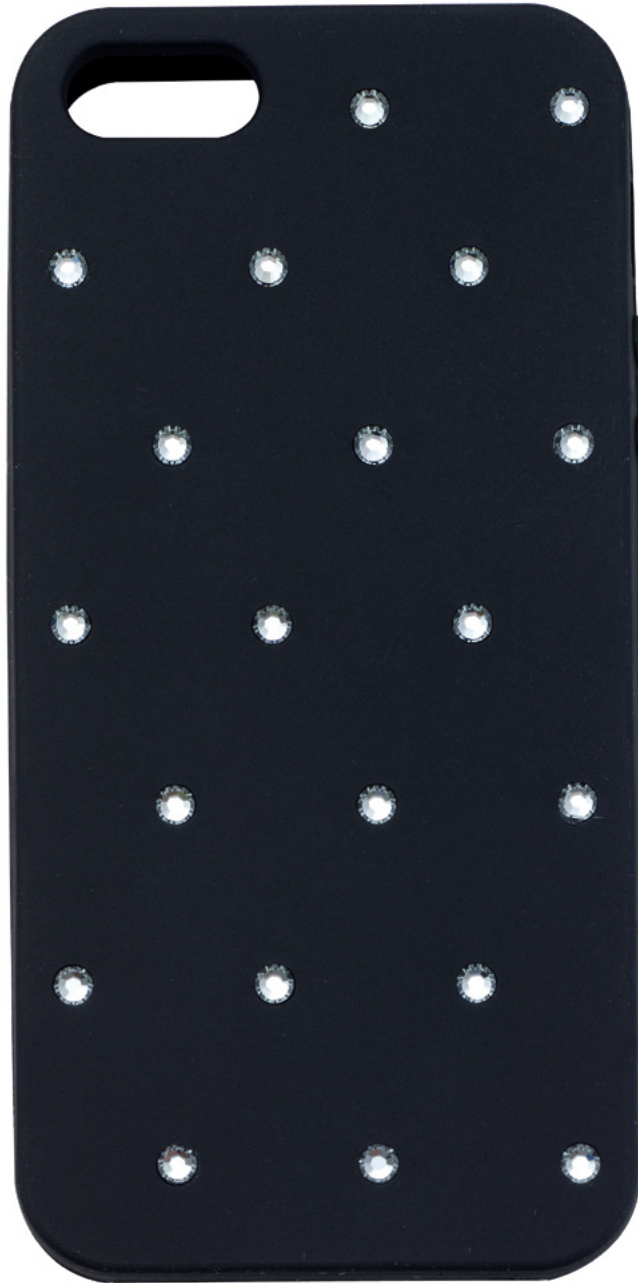

Cover for iPhone® 5
◦ PA
5082497
black diamond/black / silicon
12.6×1.2×6.2 cm / 5×½×2 ½ in