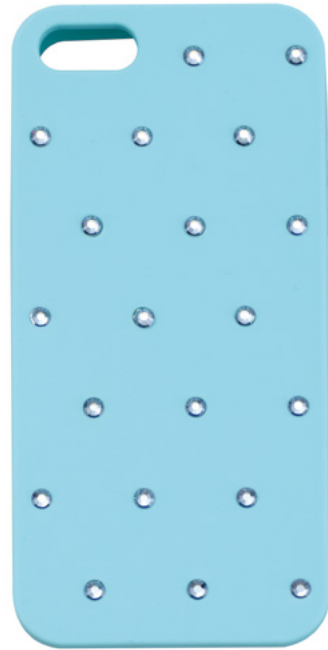

Cover for iPhone® 5
◦ PA
5082499
crystal blue shade/mint / silicon
12.6×1.2×6.2 cm / 5×½×2 ½ in