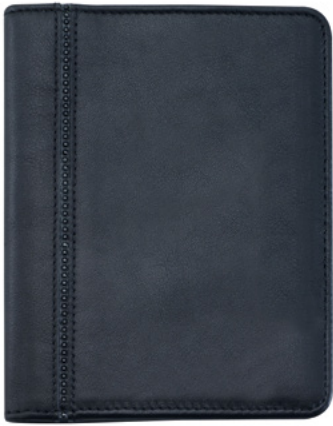

**Square Cufflinks Set**

◦ LE / PA

5082435

jet/black / brass / calfskin

7.8×2.2×6.4 cm / 3 1/8×7/8×2 1/2 in

**Passport Cover**

◦ PL / LE / PA

5082436