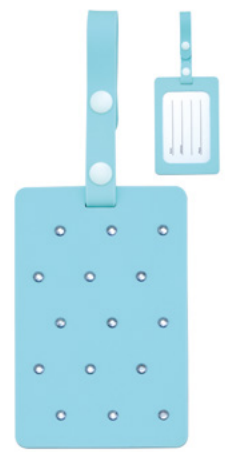

Luggage Tag

◦ PA

5082586

crystal blue shade/mint / silicon

17.5×0.6×6.9 cm / 6 ⁷/₈×¹/₄×2 ³/₄ in