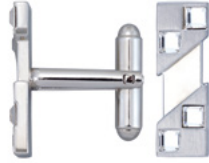

**Cufflinks**

◦ PA

5082496

crystal/silver / brass copper

2.3×2×0.8 cm / 7/8×3/4×1/8 in

**Chic Glamour Key Ring**

◦ PA

5038526