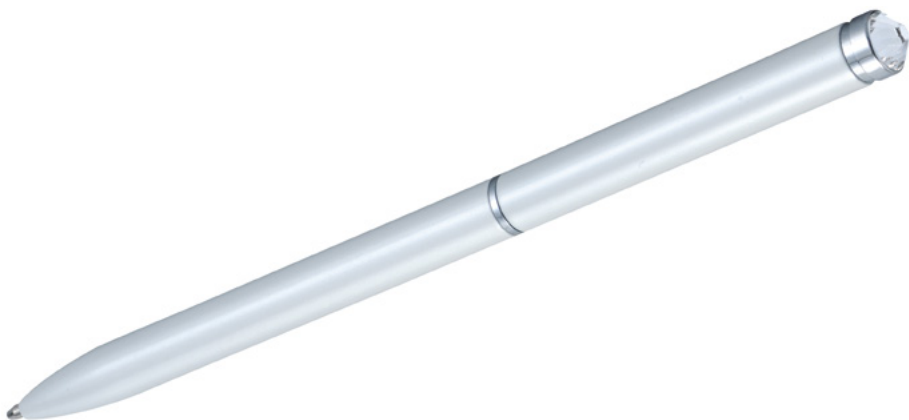

Elegant Pen

◦ PA / SP

5082493

crystal/white / brass

Ø 0.8×13.6 cm / Ø ⁵/₁₆×5 ³/₈ in