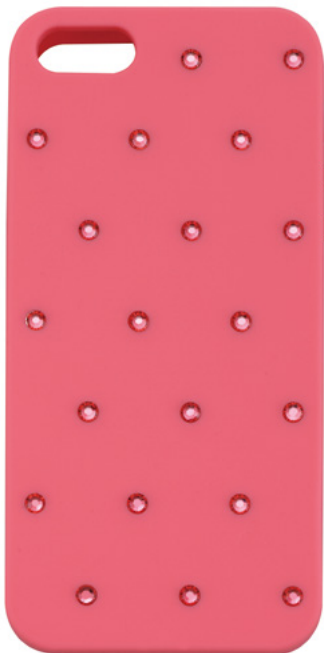

## TECHNICAL ACCESSORIES

---

A playful selection of accessories that bring together creative materials with original Swarovski crystal applications.

**Cover for iPhone® 5**  
◦ PA  
5082497  
black diamond/black / silicon  
12.6×1.2×6.2 cm / 5×½×2 ½ in

**Cover for iPhone® 5**  
◦ PA  
5082498  
black diamond/light grey / silicon  
12.6×1.2×6.2 cm / 5×½×2 ½ in

**Cover for iPhone® 5**  
◦ PA  
5082499  
crystal blue shade/mint / silicon  
12.6×1.2×6.2 cm / 5×½×2 ½ in