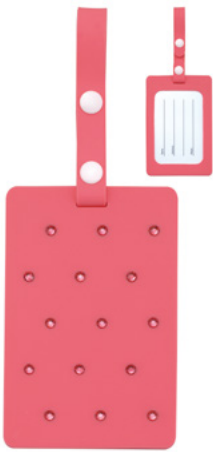

Luggage Tag

◦ PA

5082587

indian pink/rose / silicon

17.5×0.6×6.9 cm / 6 ⁷/₈×¹/₄×2 ³/₄ in