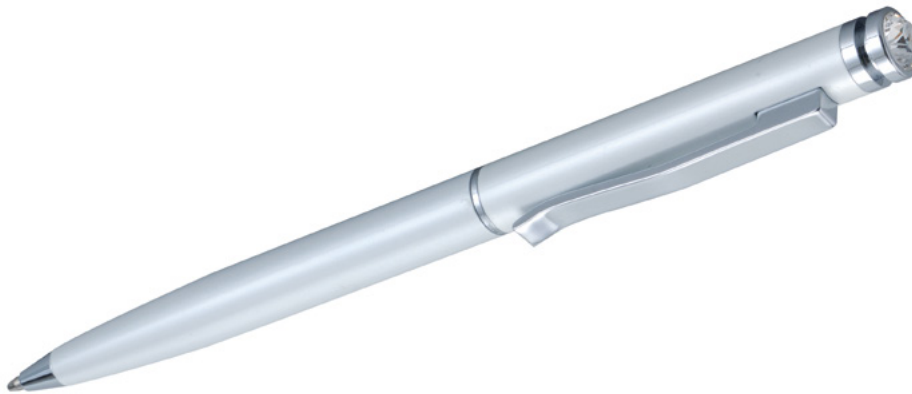

Standard Pen

◦ PA / SP

5082495

crystal/white / brass

Ø 1.2×13.6 cm / Ø 1/2×5 3/8 in