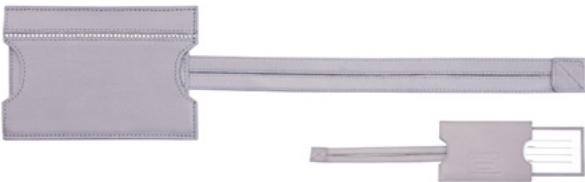

Luggage Tag

◦ LE / PA

5082446

crystal silver shade/light grey / calfskin

36×8.4×0.8 cm / 14 1/8×3 1/4×5/16 in

available on request